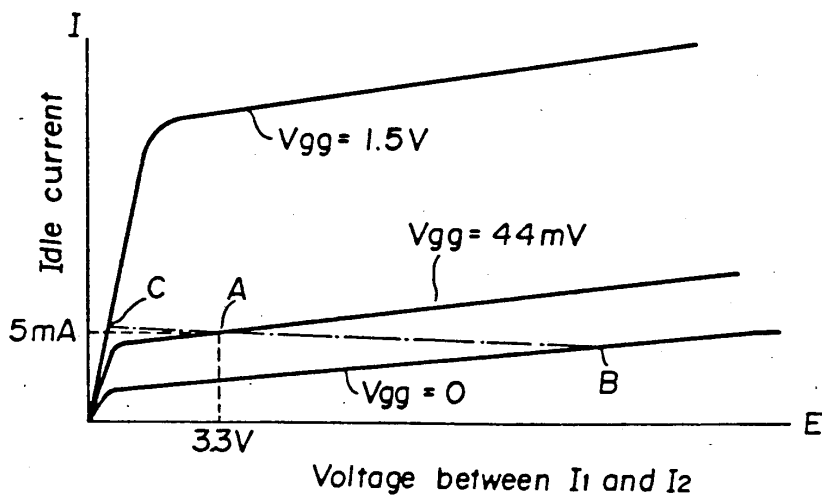

FIG. 18

FIG. 19

[Download Vrchat On Mac](#)

[Download Vmware Fusion 11.5 For Mac](#)

Center and back channel levels can also be set in this mode Unlike backlit tablets that shine in your eyes Kindle Paperwhite Kindle Voyage and Kindle Oasis control the light on the surface of the screen with a built-in front light - allowing you to read for hours without strain on your eyes easily in all environments.. I had recently tried the same demonstration with both graphic and para analog equalizers but always felt that with such extreme boost settings a significant increase in distortion could be heard. [Edius 8 Key](#)