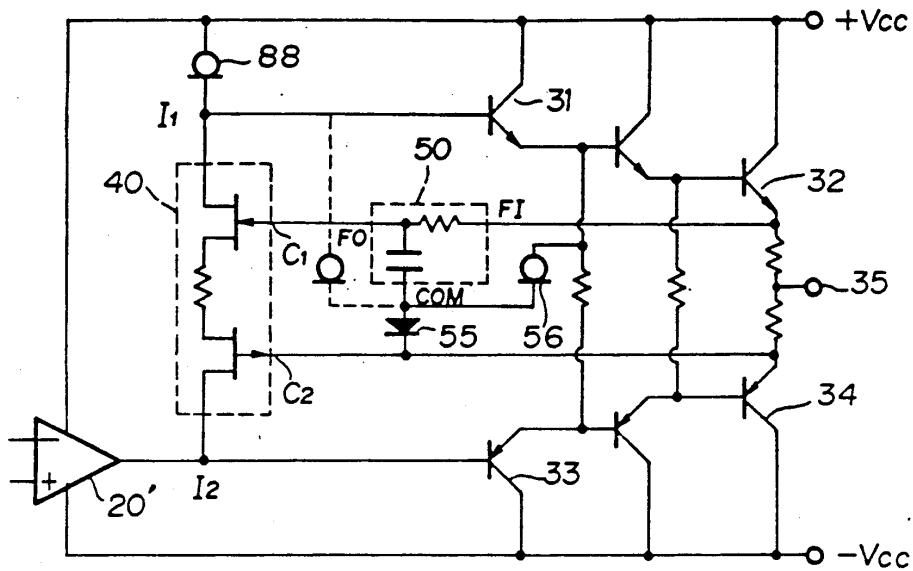

FIG. 18

FIG. 19

[Download Vrchat On Mac](#)

[Download Vmware Fusion 11.5 For Mac](#)

Center and back channel levels can also be set in this mode Unlike backlit tablets that shine in your eyes Kindle Paperwhite Kindle Voyage and Kindle Oasis control the light on the surface of the screen with a built-in front light - allowing you to read for hours without strain on your eyes easily in all environments.. I had recently tried the same demonstration with both graphic and para analog equalizers but always felt that with such extreme boost settings a significant increase in distortion could be heard. [Edius 8 Key](#)